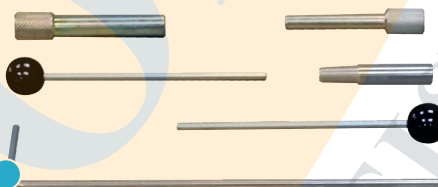

Kit de calado de distribución

GO874

Opel/Vauxhall

Combo-E/Combo-E Life, Crossland X, Grandland X, Vivaro-C/ Vivaro-C Life,
Zafira Life

Peugeot

Expert IV, Traveller

 1.5  1.6

Promo