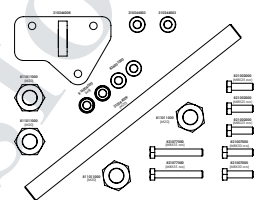

Promo

169,00€