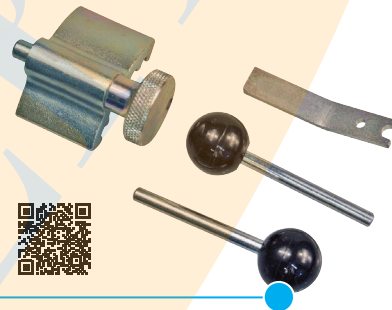

Kit de calado de distribución
GO751

Audi

A1/A1 Sportback, A2, A3, A3 Cabrio, A3/A3 Sportback, A4, A4 allroad, A4 Cabrio, A4 quattro, A5 Cabriolet, A5 Coupe

Skoda

Fabia, Fabia II, Octavia II, Octavia/Octavia Tour, Praktik, Rapid, Rapid Spaceback, Roomster, Superb, Superb II, Yeti, Yeti Outdoor

Seat

Alhambra, Altea/Altea XL, Arosa, Cordoba, Exeo, Ibiza, Leon, Toledo

VW

Beetle, Beetle/Coccinelle/Maggiolino, Bora, Caddy/Caddy Maxi, CC, Eos, Fox, Golf IV, Golf IV Estate, Golf Plus, Golf V, Golf V Estate, Golf VI, Golf VI Cabrio

1.2 1.4 1.6 1.9 2.0