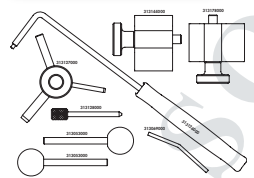

Código motor

ANY; AMF; ATL; BHC; 1Z; AFN; AJM; ASZ; ATD; ATJ; A B; AVF; AWX;
AXR; BKC; BKE; BLS; BRB; BXE; AZV; BKD; BLB; BMM; BMN; BNA; BPW;
BRC; BRE; BRF; BUY; BVA; BVF; BVG; ANU

Promo

191,00€