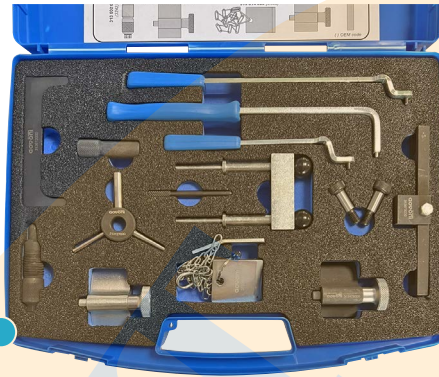

Kit de calado de distribución

GO757

Audi

A1/A1 Sportback, A2, A3, A3 Cabrio, A3/A3 Sportback, A4, A4 allroad, A4 Cabrio

Skoda

Fabia, Fabia II, Octavia II, Octavia/Octavia Tour, Praktik, Rapid, Rapid Spaceback

Seat

Alhambra, Altea/Altea XL, Arosa, Cordoba, Exeo, Ibiza, Inca, Leon, Toledo

VW

Beetle, Beetle/Coccinelle/Maggiolino, Bora, Caddy, Caddy/Caddy Maxi, Eos, Fox, Golf III, Golf III Cabrio, Golf III Estate, Golf IV

1.2 1.4 1.6 1.9 2.0 2.5