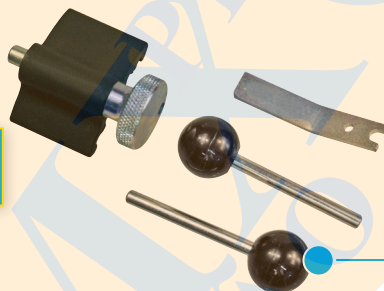

Kit de calado de distribución
GO753

Audi

A3, A3 Cabrio, A3/A3 Sportback, A4, A4 Cabrio, A4 quattro, A6

Skoda

Fabia, Fabia II, Octavia II, Octavia/Octavia Tour, Roomster, Superb, Superb II

Seat

Alhambra, Altea/Altea XL, Cordoba, Ibiza, Leon, Toledo

VW

Beetle, Bora, Caddy/Caddy Maxi, Eos, Golf IV, Golf IV Estate, Golf Plus, Golf V, Golf V Estate, Jetta, Passat, Polo, Sharan, Tiguan, Touran, Transporter T5

1.2 1.4 1.6 1.9 2.0

Promo
73,90€