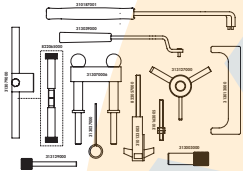

Seat

Alhambra, Altea/Altea XL, Arosa, Cordoba, Exeo, Ibiza, Inca, Leon, Toledo

VW

Beetle, Bora, Caddy, Caddy/Caddy Maxi, Corrado, Eos, Golf II, Golf III

1.4 1.6 1.8 2.0

Promo

279,00€

Código motor