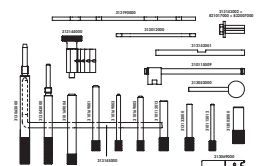

Promo

268,90€