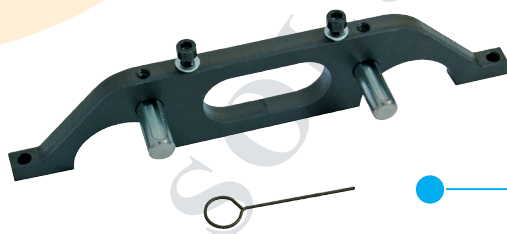

Kit de calado de distribución

GO775

Opel/Vauxhall

Astra-G, Astra-H, Signum, Vectra-B, Vectra-C, VX220/Speedster, Zafira-A, Zafira-B/Zafira Family

Holden

Astra, Vectra, Zafira-A

2.2

Promo

85,90€