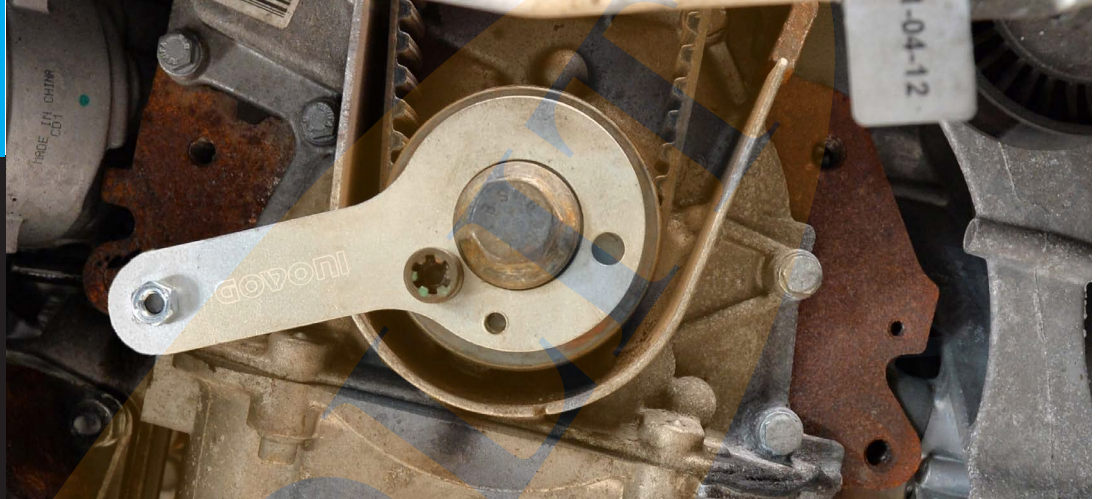

**LAND
ROVER**

the toolmaker
GOVONI®

...just blue, just perfect!

Kit de calado de distribución

GO779

Land Rover

Defender, Discovery, Discovery Sport, Range Rover Evoque, Range
Rover Evoque Convertible, Range Rover Sport, Range Rover Velar