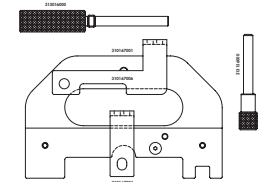

Nissan

Kubistar, Primastar

Dacia

Duster, Logan, Logan MCV, Sandero

1.4 1.6 1.8 2.0

Promo
€ 65,-*

Código motor

K4M606; K4M690; K4M696; K4M697; K4M616; K4M752/753; F4R720/722; F4R820; K4J; K4J730; K4J732; K4J740; K4J770; K4J780; K4J700; K4J710/711; K4J712; K4J713; K4J714; K4J715; K4J750; K4M710/711; K4M714; K4M716; K4M718; K4M760; K4M760/761