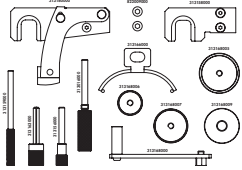

Código motor

K9K872; K9K612; K9K626; K9K658; K9K666; K9K667; K9K790; K9K792; K9K794; K9K796; K9K830; K9K856; K9K858; K9K884; K9K892; K9K894; K9K896; K9K898; K9K656; K9K846; F9Q1

Promo

299,90€

Kit de calado de distribución

GO733

Renault

Clio II/Clio Campus/Clio Storia, Clio III/Clio Collection, Clio Symbol/Symbol, Duster, Espace/Grand Espace, Espace/Grand Espace IV, Fluence, Kangoo, Kangoo II/Be Bop, Kangoo II/Kangoo Maxi, Kangoo/Grand Kangoo II

Nissan

Kubistar, Primastar

Dacia

Duster, Logan, Logan MCV, Sandero

1.4 1.6 1.8 2.0