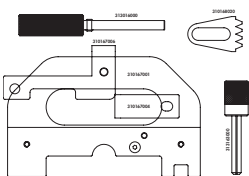

Código motor

K9K612; K9K790; K9K792; K9K794; K9K796; K9K830; K9K884; K9K892; K9K894; K9K896; K9K898; K9K846; K4M606; K4M690; K4M696

Promo

€ 99,-*