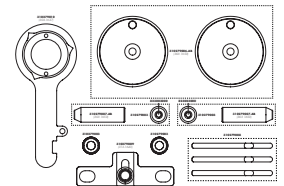

Kit de calado de distribución

GO794

Ford

B-MAX, C-MAX, EcoSport, Fiesta, Focus, Grand C-MAX, Grand Tourneo Connect, Tourneo Connect, Transit Connect

1.0

Código motor P4JA; P4JB; XMJA; XMJB; M1DD; M1JC; M1JE; SFJA; SFJB; M1DA; M2GA; M2DA

Promo

391,90€

Promo

212,90€

Código motor P4JA; P4JB; XMJA; XMJB; M1DA; M1DD; M1JC; M1JE; M2DA; SFJA; SFJB; M2GA

Kit de calado de distribución

GO820

Ford

B-MAX, C-MAX, EcoSport, Fiesta, Focus, Grand C-MAX, Grand Tourneo Connect, Tourneo Connect, Transit Connect

1.0

Kit de calado de distribución

GO864

Ford

Focus, Focus Active, Galaxy, S-MAX, Tourneo Custom, Transit, Transit Custom

1.0

Código motor BCCC; YLDA; YLF6; YLFA; YLFB; YLFS; YLR6; YLRA; YMCB; YMF6; YMFA; YMFB; YMFS; YMHA; YMR6; YMRA; YNCA; YNF6; YNFA; YNFB; YNFS; YNR6; YNRA; YLCB

Promo

279,00€

Promo

129,90€

Código motor CVF5; CVR5; CVRA; CVRB; CYF4; CYF5; CYFA; CYFB; CYFF; CYFG; CYR5; CYRA; DRF5; DRFA; DRFB; DRFE; DRR5; DRRA; DRRB; GBVAJPF; GBVAJQ (QW2R); GBVAJQJ; GBVAJQJ (QJ2R); GBVAJQJ (QJ2S); GBVAJQ (QJ2W); GBVAJQW (QW2S); GBVAJQW (QW2W); KNBA; KNBB; KNWA; KNWB

Kit de calado de distribución

GO869

Ford

Everest, Focus, Galaxy, Mondeo, Ranger, S-MAX, Tourneo Custom, Transit, Transit Custom

Audi

A4, A4 allroad, A4 quattro, A5 Cabriolet, A5 Coupe, A5 Sportback, Q

2.2