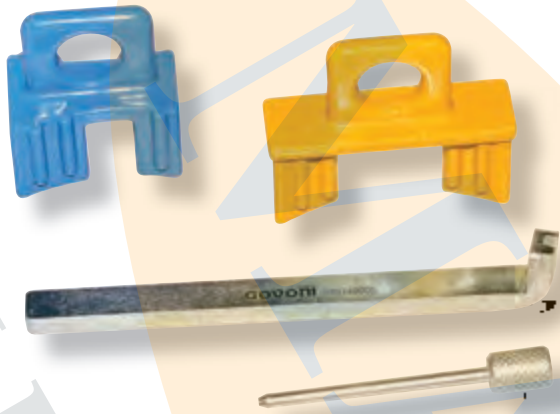

G OPEL VAUX SAAB HOLDEN

MADE IN ITALY

KIT DE SINCRONIZAÇÃO MOTORIZADA ADAPTÁVEL

€59,00

OPEL/VAUXHALL Astra-F, Vectra-B, Astra-G, Corsa-B, Tigra, Zafira-A, Calibra, Cavalier, Omega-B, Vectra-A, Frontera-A, Sintra, Corsa-C, Astra-G Classic II, Meriva-A, Vectra-C, Combo-C, Zafira-B Zafira Family, Astra-H, Signum, Tigra-B, VX220/Speedster 9-3
SAAB HOLDEN Astra

GO CODE **817**
con 4 pz. 0,5 Kg

Para mais aplicações ver o **THETOOLFINDER™**

1.0	1.1	1.2	1.3	1.4	1.5	1.6	1.7	1.8	1.9
2.0	2.1	2.2	2.3	2.4	2.5	2.6	2.7	2.8	2.9
3.0	3.1	3.2	3.3	3.4	3.5	3.6	3.7	3.8	3.9
4.0	4.1	4.2	4.3	4.4	4.5	4.6	4.7	4.8	4.9