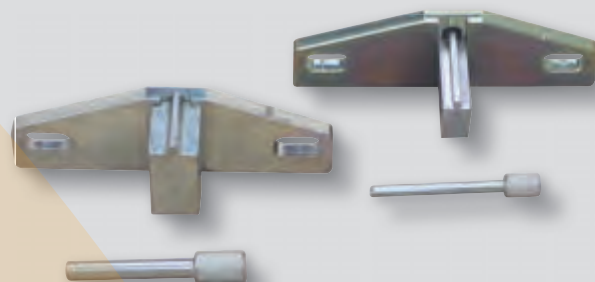

FORD

FORD

MADE IN ITALY

KIT DE SINCRONIZAÇÃO MOTORIZADA ADAPTÁVEL

€269,00

FORD

B-MAX, C-MAX, EcoSport, Fiesta, Focus, Focus C-MAX, Fusion, Galaxy, Grand C-MAX, Grand Tourneo Connect, Kuga, Mondeo, Puma, S-MAX, Tourneo Connect, Transit Connect 2
S60, S80, V40, V60, V70