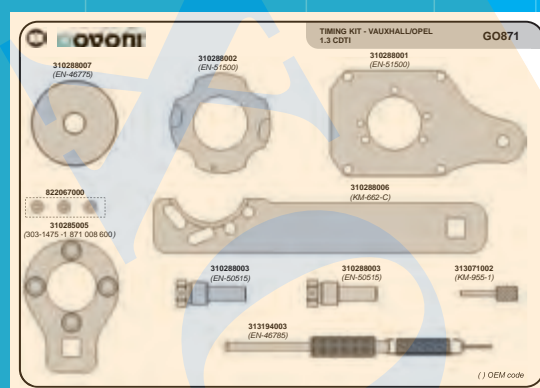

LAND ROVER

LAND ROVER

MADE IN ITALY

KIT DE SINCRONIZAÇÃO MOTORIZADA ADAPTÁVEL

€424,90

LAND ROVER

Discovery, Discovery Sport, Range Rover Evoque, Range Rover Evoque Convertible, Range Rover Sport, Range Rover Velar